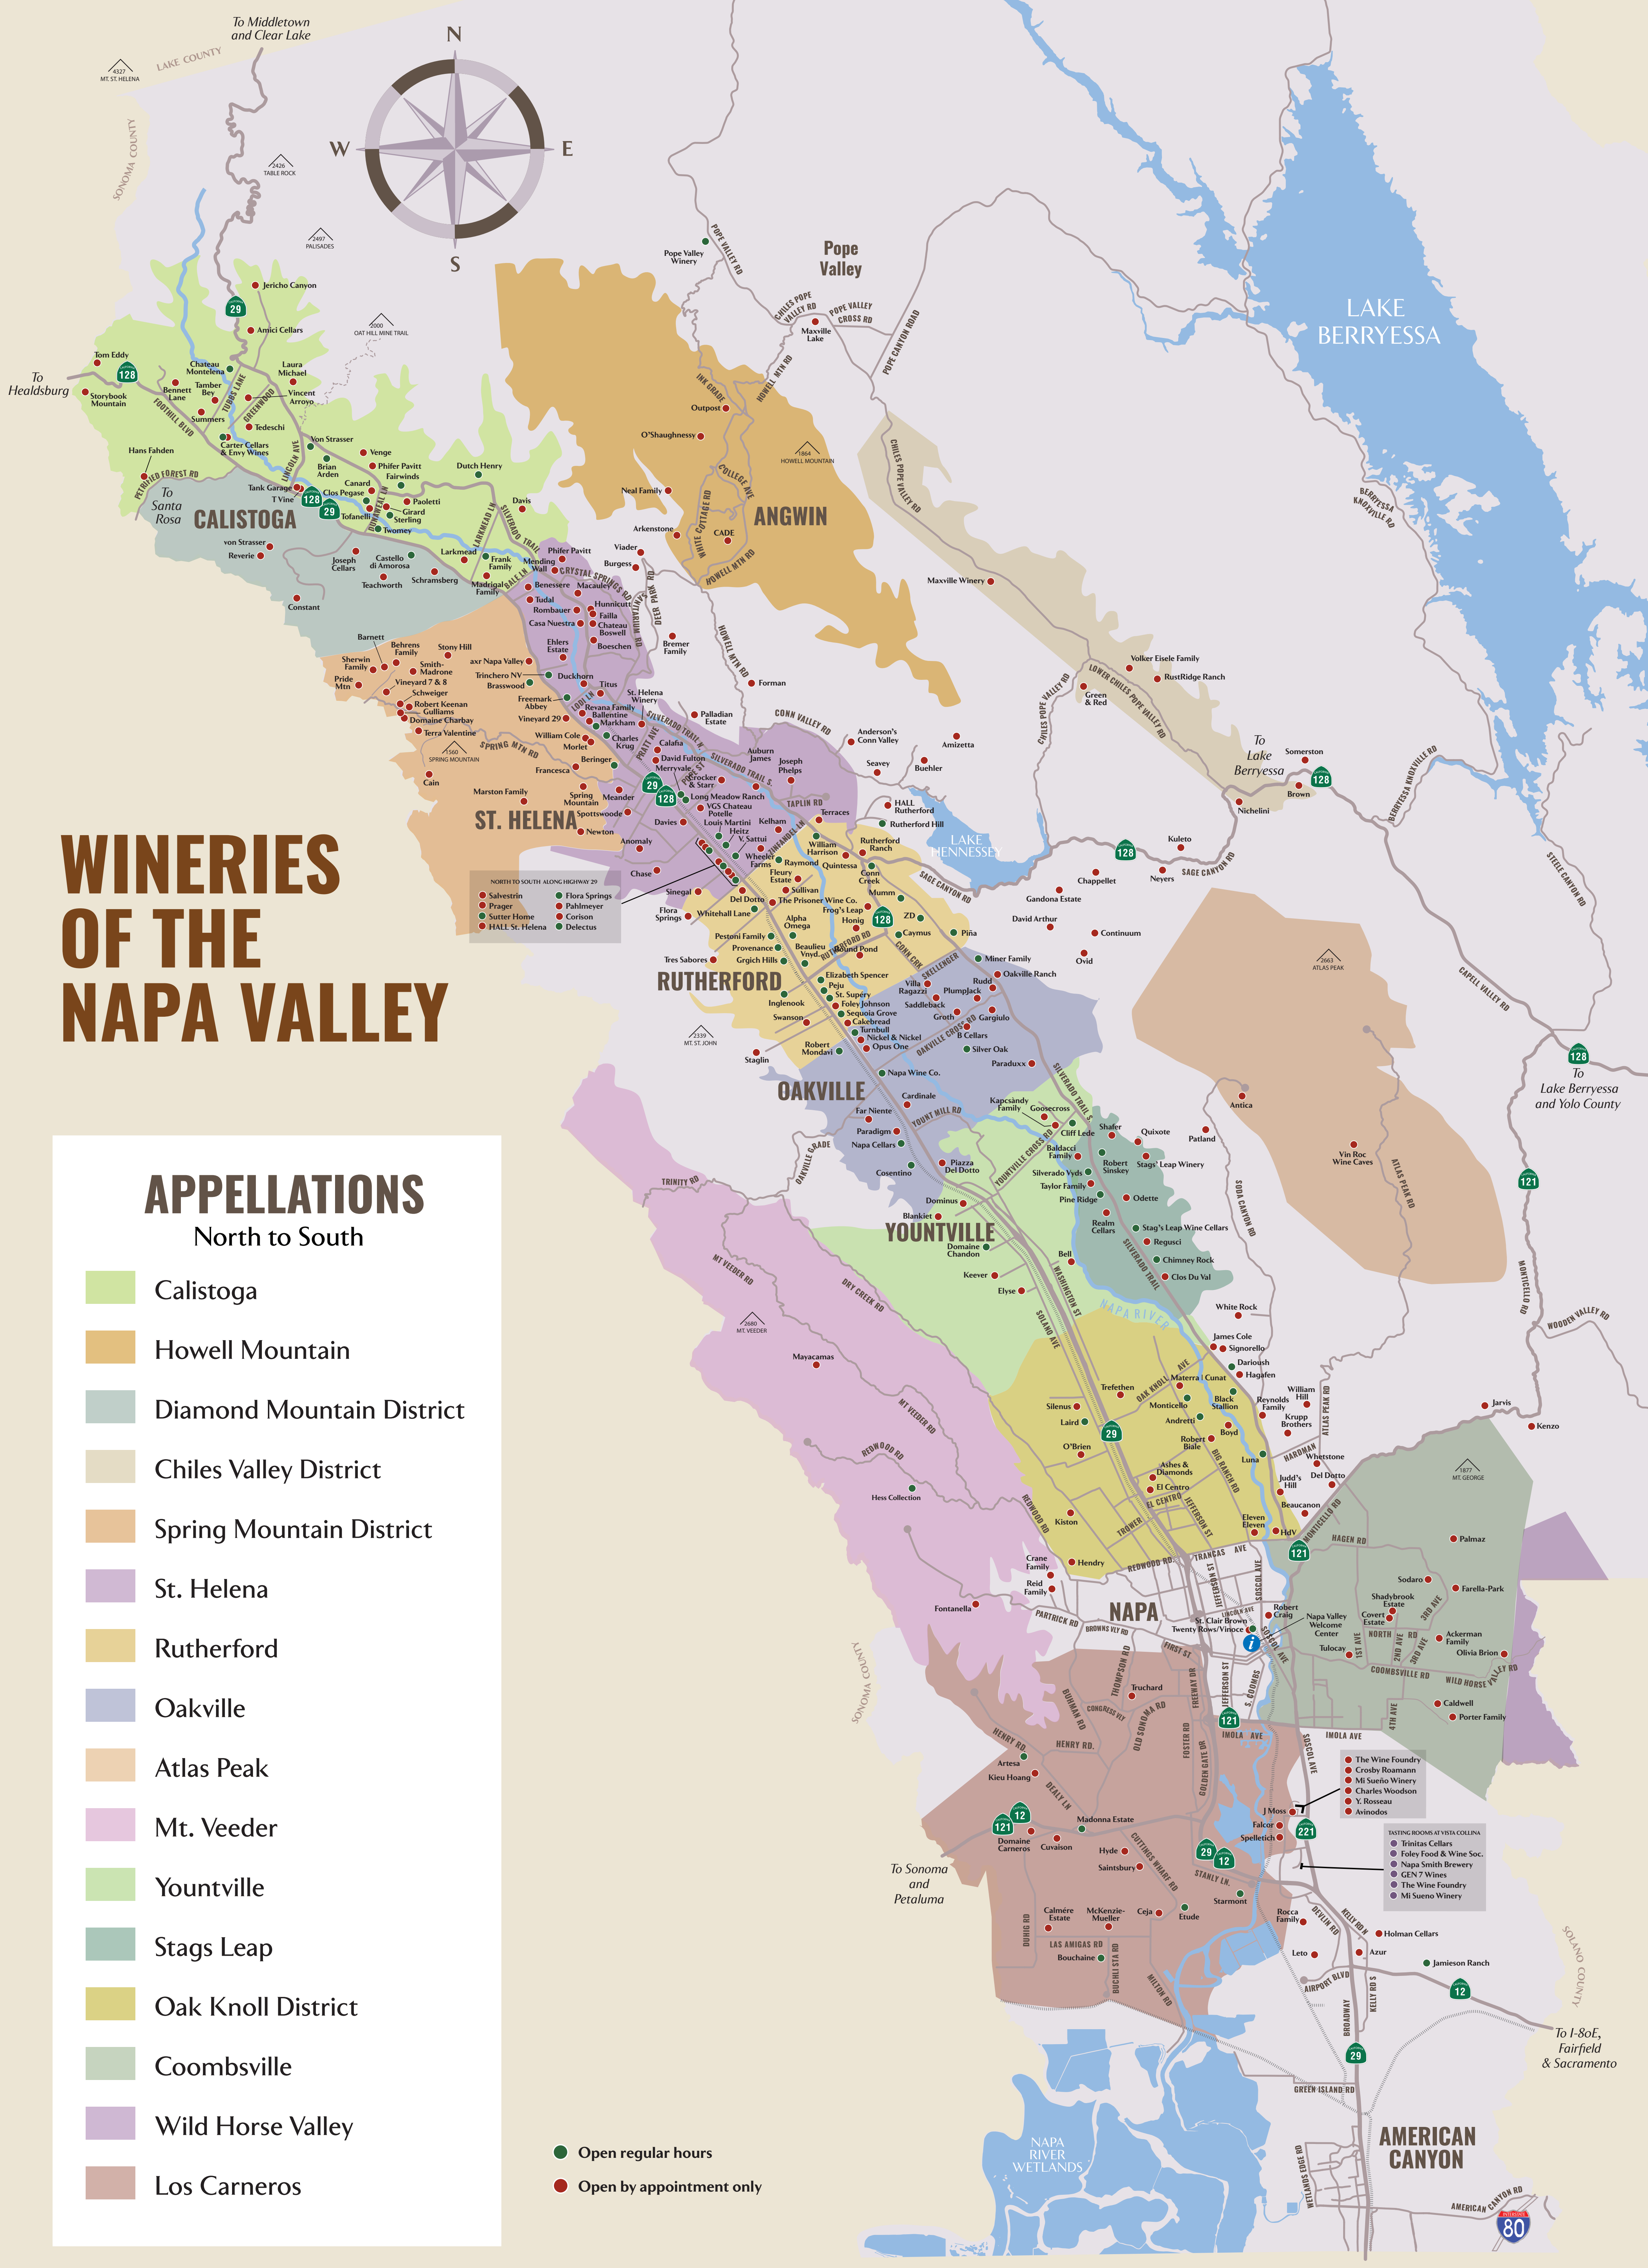

WINERIES OF THE NAPA VALLEY

APPELLATIONS

North to South

- Calistoga
- Howell Mountain
- Diamond Mountain District
- Chiles Valley District
- Spring Mountain District
- St. Helena
- Rutherford
- Oakville
- Atlas Peak
- Mt. Veeder
- Yountville
- Stags Leap
- Oak Knoll District
- Coombsville
- Wild Horse Valley
- Los Carneros

- Open regular hours
- Open by appointment only

DOWNTOWN TASTING ROOMS

CALISTOGA

ST. HELENA

YOUNTVILLE

NAPA