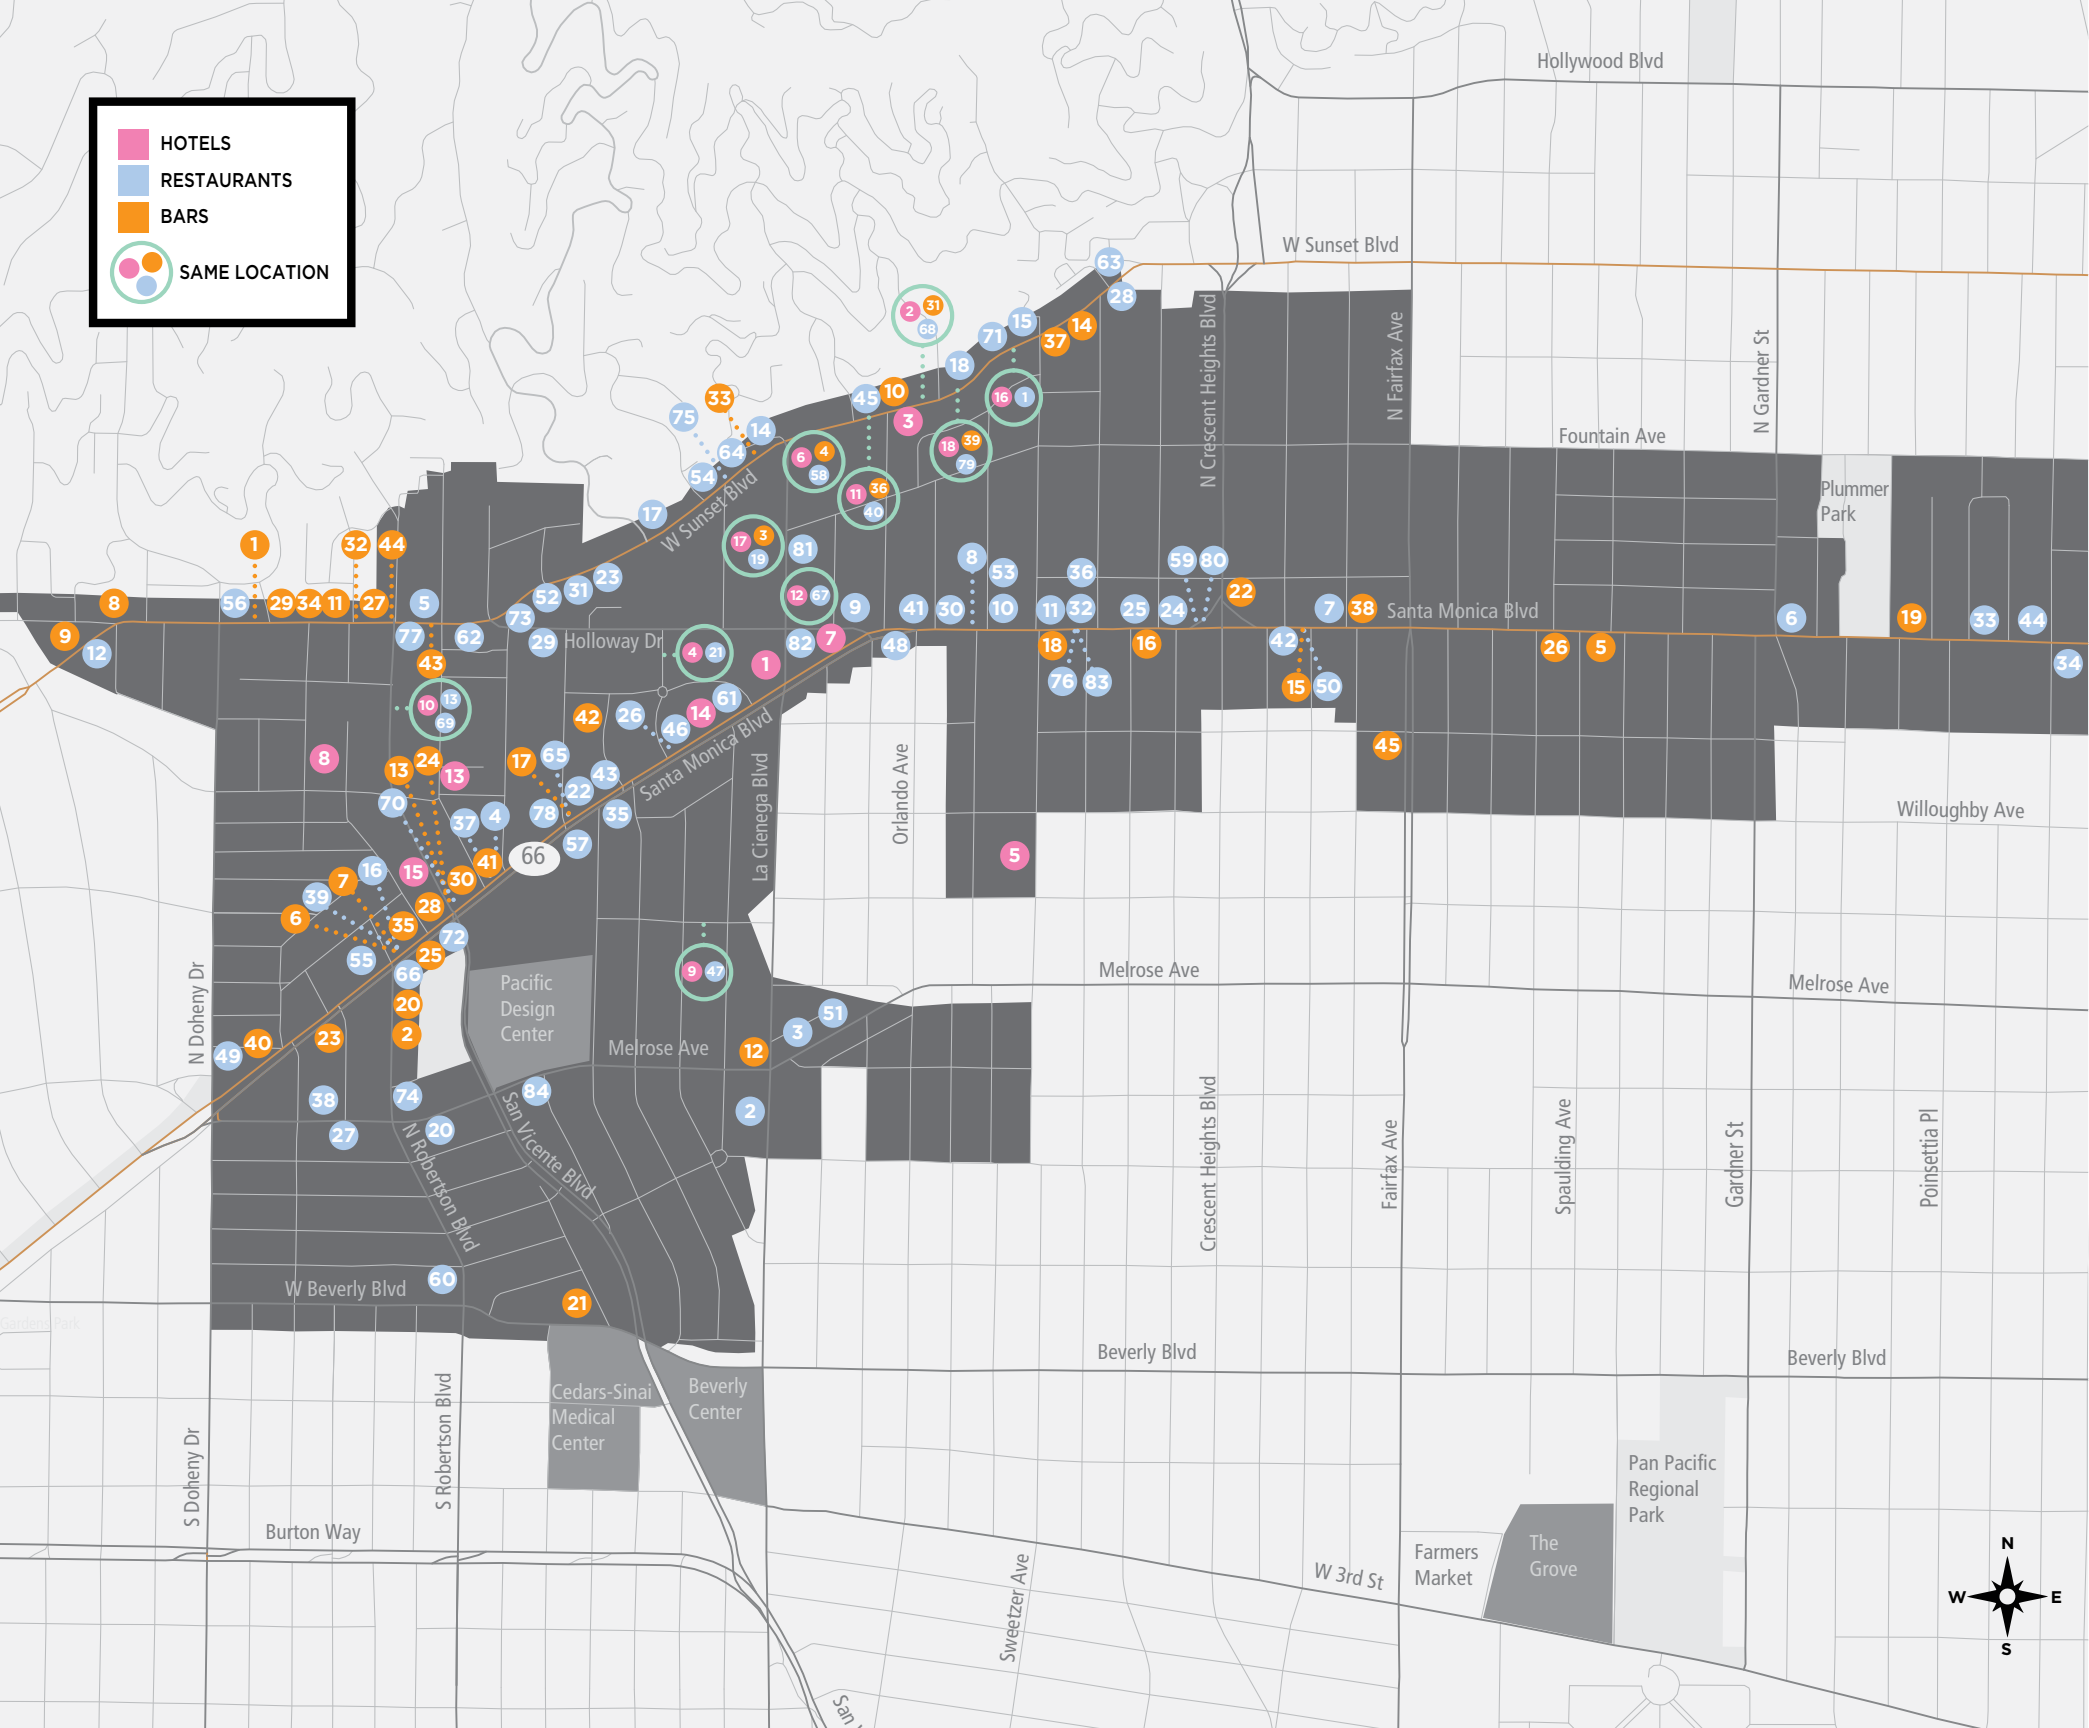

HUNTINGTON BEACH

BURBANK AIRPORT

LAX

LONG BEACH AIRPORT

THE GETTY
CENTURY CITY SHOPPING CENTER
BEVERLY CENTER
THE GROVE
LACMA

UNIVERSAL STUDIOS
HOLLYWOOD SIGN
GRIFFITH OBSERVATORY
DOLBY THEATRE
PANTAGES THEATRE
GREEK THEATRE
DODGER STADIUM
WALT DISNEY CONCERT HALL
STAPLES CENTER & LA LIVE

DISNEYLAND & CALIFORNIA ADVENTURE

LONG BEACH AQUARIUM

KNOTT'S BERRY FARM

HOTELS
RESTAURANTS
BARS
SAME LOCATION

HOTELS

1	ALTA CIENEGA HOTEL	310.652.5797
2	ANDAZ WEST HOLLYWOOD	323.656.1234
3	BEST WESTERN SUNSET PLAZA	323.654.8750
4	CHAMBERLAIN WEST HOLLYWOOD	310.657.7400
5	THE CHARLIE	323.988.9000
6	THE GRAFTON ON SUNSET	800.821.3660
7	THE HOLLOWAY HOTEL	323.654.4600
8	LE MONTROSE SUITE HOTEL	310.855.1115
9	LE PARC SUITE HOTEL	310.855.8888
10	THE LONDON WEST HOLLYWOOD	310.854.1111
11	MONDRIAN	323.650.8999
12	PALIHOUSE	323.656.4100
13	PETIT ERMITAGE	310.854.1114
14	RAMADA PLAZA HOTEL	310.652.6400
15	SAN VICENTE BUNGALOWS	310.854.6915
16	THE STANDARD	323.650.9090
17	SUNSET MARQUIS	323.657.1333
18	SUNSET TOWER HOTEL	323.654.7100